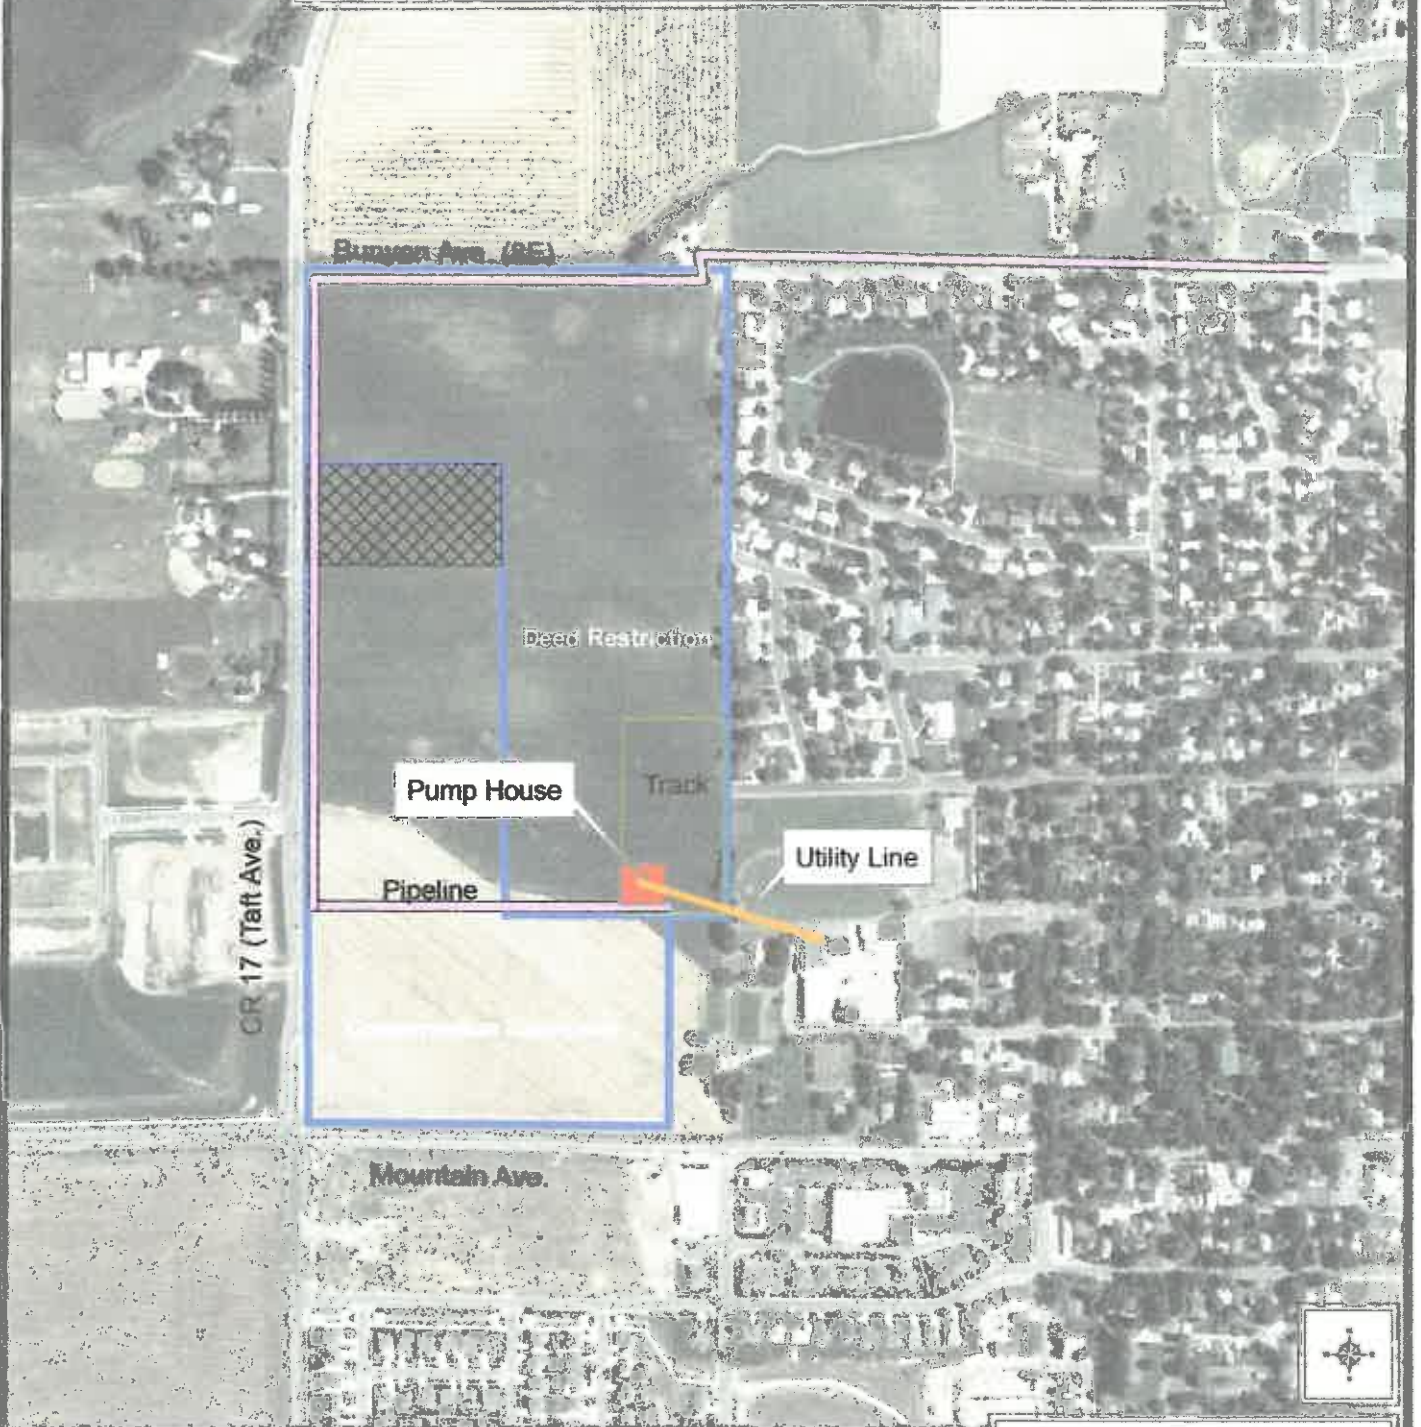

Waggener Farm Park
Conservation Easement and Deed Restriction

Irrigation Improvement Project
2/25/2009

This map is not a survey and must not be construed as one.
Feature locations are approximate.
Prepared by Colorado Open Lands. 2/23/2009

Legend

- Property Boundary
- Parking lot footprint
- Pipeline